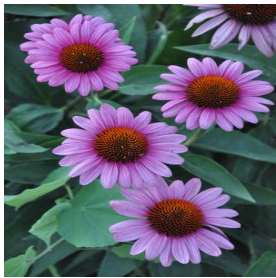

**Echinacea purpurea
Paradiso Mix**
Height: 24-36 in
Spread: 15-18 in
Zone: 5-9