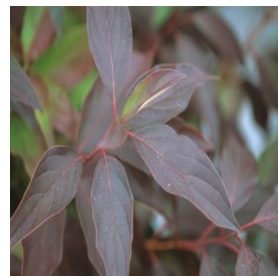

Cornus racemosa Muskingum
Height: 2-4 ft
Spread: 2-4 ft
Zone: 4-9