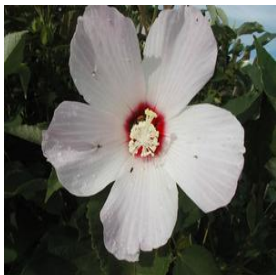

**Buddleia x weyeriana Bicolor**  
 Height: 5-6 ft  
 Spread: 4-5 ft  
 Zone: 5-9

**Capsicum annuum Chilly Chili**  
 Height: 10-18 in  
 Spread: 12-18 in  
 Zone: 9-11

**Carya ovata**  
 Height: 90-100 ft  
 Spread: 50-70 ft  
 Zone: 4-8

Image  
 Coming  
 Soon

**Cercis chinensis Avondale**  
 Height: 10-12 ft  
 Spread: 10-12 ft  
 Zone: 6-9

**Cornus racemosa Muskingum**  
 Height: 2-4 ft  
 Spread: 2-4 ft  
 Zone: 4-9

**Dahlia hybrid Mystic Illusion**  
 Height: 18-36 in  
 Spread: 12-18 in  
 Zone: 8-11

**Hibiscus lasiocarpus**  
 Height: 3-7 ft  
 Spread: 2-3 ft  
 Zone: 5-9

**Hosta Hadspen Blue**  
 Height: 14-18 in  
 Spread: 12-24 in  
 Zone: 3-9

Image  
 Coming  
 Soon

**Ilex decidua Warren's Red**  
 Height: 10-15 ft  
 Spread: 10-15 ft  
 Zone: 5-9

**Nepeta racemosa (x mussinii) Blue Wonder**  
 Height: 8-18 in  
 Spread: 12-18 in  
 Zone: 3-8

Image  
 Coming  
 Soon

**Parrotia persica Ruby Vase**  
 Height: 20-30 ft  
 Spread: 10-15 ft  
 Zone: 4-8