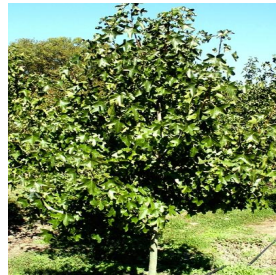

Buddleia x Lo & Behold Blue Chip
 Height: 2-3 ft
 Spread: 2-3 ft
 Zone: 5-9

Capsicum annuum Black Olive
 Height: 18-20 in
 Spread: 12-15 in
 Zone: 9-11

Celosia argentea var. plumosa Hi-Z
 Height: 24-46 in
 Spread: 18-26 in
 Zone: 10-11

Celosia argentea var. plumosa New Look
 Height: 10-24 in
 Spread: 8-10 in
 Zone: 10-11

Cercis canadensis Appalachia Red
 Height: 15-25 ft
 Spread: 15-25 ft
 Zone: 4-9

Eragrostis elliotti Wind Dancer
 Height: 2-3 ft
 Spread: 2-3 ft
 Zone: 6-9

Hemerocallis x Bonanza
 Height: 26-36 in
 Spread: 24-36 in
 Zone: 2-9

Ilex glabra Shamrock
 Height: 4-5 ft
 Spread: 4-5 ft
 Zone: 4-9

Iris germanica Conjunction
 Height: 34-36 in
 Spread: 12-24 in
 Zone: 3-9

Lagerstroemia indica x fauriei Hopi
 Height: 5-7 ft
 Spread: 5-10 ft
 Zone: 6-9

Liquidambar styraciflua Rotundiloba
 Height: 60-70 ft
 Spread: 20-30 ft
 Zone: 6-9

Maackia amurensis
 Height: 20-30 ft
 Spread: 20-30 ft
 Zone: 4-7