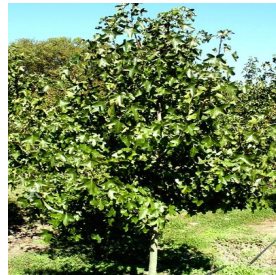

**Buddleia x Lo & Behold®**  
**Blue Chip**  
 Height: 2-3 ft  
 Spread: 2-3 ft  
 Zone: 5-9

**Capsicum annuum Black Olive**  
 Height: 18-20 in  
 Spread: 12-15 in  
 Zone: 9-11

**Celosia argentea var. plumosa Hi-Z**  
 Height: 24-46 in  
 Spread: 18-26 in  
 Zone: 10-11

**Celosia argentea var. plumosa New Look**  
 Height: 10-24 in  
 Spread: 8-10 in  
 Zone: 10-11

**Cercis canadensis**  
**Appalachia Red**  
 Height: 15-25 ft  
 Spread: 15-25 ft  
 Zone: 4-9

**Eragrostis elliotti Wind Dancer**  
 Height: 2-3 ft  
 Spread: 2-3 ft  
 Zone: 6-9

**Hemerocallis x Bonanza**  
 Height: 26-36 in  
 Spread: 24-36 in  
 Zone: 2-9

**Ilex glabra Shamrock**  
 Height: 4-5 ft  
 Spread: 4-5 ft  
 Zone: 4-9

**Iris germanica Conjunction**  
 Height: 34-36 in  
 Spread: 12-24 in  
 Zone: 3-9

**Lagerstroemia indica x fauriei Hopi**  
 Height: 5-7 ft  
 Spread: 5-10 ft  
 Zone: 6-9

**Liquidambar styraciflua Rotundiloba**  
 Height: 60-70 ft  
 Spread: 20-30 ft  
 Zone: 6-9

**Maackia amurensis**  
 Height: 20-30 ft  
 Spread: 20-30 ft  
 Zone: 4-7