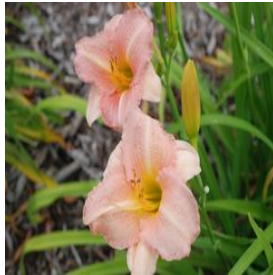

Berberis thunbergii var
atropurpurea **Crimson**
Pygmy
 Height: 18-24 in
 Spread: 2-3 ft
 Zone: 4-8

Celosia argentea var.
plumosa **Fresh Look Red**
 Height: 12-24 in
 Spread: 12-20 in
 Zone: 10-11

Hemerocallis x **Little**
Heavenly Angel
 Height: 20-26 in
 Spread: 24-36 in
 Zone: 4-9

Hydrangea macrophylla
Penny Mac
 Height: 4-6 Feet
 Spread: 4-6 Feet
 Zone: 5-9

Iris germanica **Breakers**
 Height: 34-37 in
 Spread: 12-24 in
 Zone: 3-9

Pelargonium x **hortorum**
Patriot Bright Red
 Height: 12-18 in
 Spread: 15-24 in
 Zone: 10-11

Rosa x **rugosa** **Sir Thomas**
Lipton
 Height: 5-8 ft
 Spread: 4-7 ft
 Zone: 3-8

Salvia farinacea **Evolution**
 Height: 16-20 in
 Spread: 14-16 in
 Zone: 8-10

Sporobolus heterolepis
 Height: 2-3 ft
 Spread: 2-3 ft
 Zone: 3-9