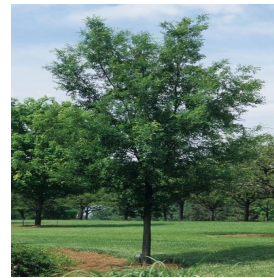

**Betula nigra Little King**  
 Height: 8-10 ft  
 Spread: 8-12 ft  
 Zone: 4-10

**Callicarpa dichotoma Early Amethyst**  
 Height: 3-4 ft  
 Spread: 3-4 ft  
 Zone: 5-8

**Hamamelis x intermedia Arnold Promise**  
 Height: 15-20 ft  
 Spread: 15-20 ft  
 Zone: 5-9

**Mahonia aquifolium Compactum**  
 Height: 2-3 ft  
 Spread: 3-4 ft  
 Zone: 5-9

**Mandevilla x SunParasol® Crimson**  
 Height: 6-8 ft  
 Spread: 24-36 in  
 Zone: 10-11

**Panicum virgatum Northwind**  
 Height: 4-5 ft  
 Spread: 2-3 ft  
 Zone: 2-9

**Spiraea decumbens**  
 Height: 6-18 in  
 Spread: 18-24 in  
 Zone: 4-10

**Thuja occidentalis Rheingold**  
 Height: 3-5 ft  
 Spread: 3-5 ft  
 Zone: 4-8

**Ulmus parvifolia**  
 Height: 40-45 ft  
 Spread: 35-40 ft  
 Zone: 4-9