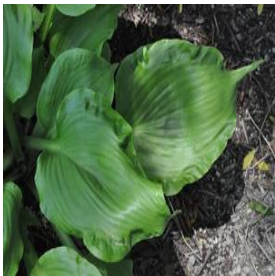

**Carya ovata**  
 Height: 90-100 ft  
 Spread: 50-70 ft  
 Zone: 4-8

**Caryopteris x clandonensis**  
**Dark Knight**  
 Height: 18-24 in  
 Spread: 18-24 in  
 Zone: 5-9

**Chaenomeles japonica**  
 Height: 2-3 ft  
 Spread: 3-6 ft  
 Zone: 5-8

**Gaillardia aristata** Goblin  
 Height: 12-14 in  
 Spread: 12-14 in  
 Zone: 3-10

**Hibiscus lasiocarpus**  
 Height: 3-7 ft  
 Spread: 2-3 ft  
 Zone: 5-9

**Hosta Embroidery**  
 Height: 12-15 in  
 Spread: 24-30 in  
 Zone: 3-9