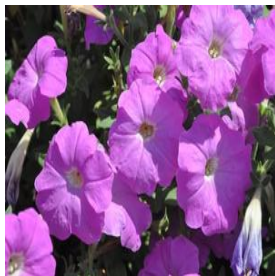

Catharanthus roseus SunStorm&reg White with Eye
Height: 12-14 in
Spread: 12-18 in
Zone: 10-11

Petunia x hybrida Carpet Lilac
Height: 10-12 in
Spread: 10-12 in
Zone: 10-11