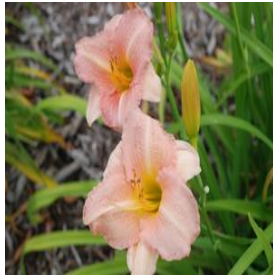

Acer platanoides
Columnare
 Height: 30-45 ft
 Spread: 10-15 ft
 Zone: 4-8

Celosia argentea var. plumosa
Fresh Look Red
 Height: 12-24 in
 Spread: 12-20 in
 Zone: 10-11

Hemerocallis x Little Heavenly Angel
 Height: 20-26 in
 Spread: 24-36 in
 Zone: 4-9

Hibiscus Broadway Lights
 Height: 5-6 ft
 Spread: 4-5 ft

Hosta Parky's Prize
 Height: 18-20 in
 Spread: 30-40 in
 Zone: 3-9

Iris germanica American Pride
 Height: 36-40 in
 Spread: 12-24 in
 Zone: 3-9

Iris germanica Breakers
 Height: 34-37 in
 Spread: 12-24 in
 Zone: 3-9