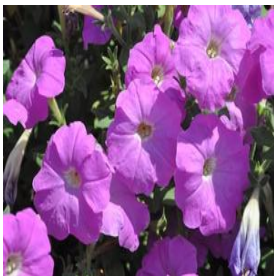

**Acer miyabei State Street™**  
 Height: 40-45 ft  
 Spread: 30-35 ft  
 Zone: 4-7

**Catharanthus roseus SunStorm® White with Eye**  
 Height: 12-14 in  
 Spread: 12-18 in  
 Zone: 10-11

**Hydrangea macrophylla Endless Summer®**  
 Height: 3-4 ft  
 Spread: 3-4 ft  
 Zone: 4-9

**Paeonia Itoh Hybrid Garden Treasure**  
 Height: 2-3 ft  
 Spread: 2-3 ft  
 Zone: 4-8

**Pelargonium x hortorum Ringo® 2000 Lavender**  
 Height: 10-12 in  
 Spread: 12-15 in  
 Zone: 10-11

**Petunia x hybrida Carpet Lilac**  
 Height: 10-12 in  
 Spread: 10-12 in  
 Zone: 10-11