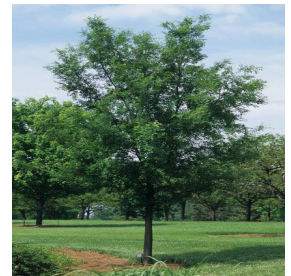

**Acer saccharinum Silver Queen**  
 Height: 40-50 ft  
 Spread: 30-40 ft  
 Zone: 3-9

**Celtis laevigata All Seasons**  
 Height: 40-60 ft  
 Spread: 35-55 ft  
 Zone: 5-11

**Iris germanica Dividing Line**  
 Height: 22-24 in  
 Spread: 12-24 in  
 Zone: 3-9

**Mandevilla x SunParasol® Crimson**  
 Height: 6-8 ft  
 Spread: 24-36 in  
 Zone: 10-11

**Paeonia lactiflora Lady Alexandra Duff**  
 Height: 30-36 in  
 Spread: 24-36 in  
 Zone: 3-7

**Panicum virgatum Northwind**  
 Height: 4-5 ft  
 Spread: 2-3 ft  
 Zone: 2-9

**Pelargonium peltatum Cascade® Sofie**  
 Height: 8-12 in  
 Spread: 14-22 in  
 Zone: 10-11

**Styrax japonicus Carillon (Pendula)**  
 Height: 8-12 ft  
 Spread: 8-12 ft  
 Zone: 5-9

**Thuja occidentalis Rheingold**  
 Height: 3-5 ft  
 Spread: 3-5 ft  
 Zone: 4-8

**Ulmus parvifolia Rheingold**  
 Height: 40-45 ft  
 Spread: 35-40 ft  
 Zone: 4-9