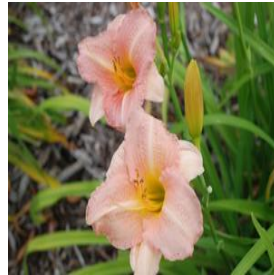

Acer platanoides
Columnare
 Height: 30-45 ft
 Spread: 10-15 ft
 Zone: 4-8

Buxus microphylla Green
Mountain
 Height: 3-5 ft
 Spread: 2-3 ft
 Zone: 5-9

Celosia argentea var.
plumosa Fresh Look Red
 Height: 12-24 in
 Spread: 12-20 in
 Zone: 10-11

Hemerocallis x Little
Heavenly Angel
 Height: 20-26 in
 Spread: 24-36 in
 Zone: 4-9

Hibiscus Fantasia
 Height: 3-4 ft
 Spread: 3-4 ft
 Zone: 4-9

Hosta Last Dance
 Height: 16-40 in
 Spread: 30-40 in
 Zone: 3-9

Melampodium divaricatum
Showstar
 Height: 18-20 in
 Spread: 8-12 in
 Zone: 10-11

Miscanthus sinensis Little
Kitten
 Height: 2-3 ft
 Spread: 2-3 ft
 Zone: 5-9

Ocimum citridorum Pesto
Perpetuo
 Height: 2-3 ft
 Spread: 1-2 ft
 Zone: 9-11