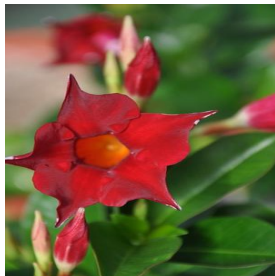

Callicarpa dichotoma Early Amethyst
Height: 3-4 ft
Spread: 3-4 ft
Zone: 5-8

Mandevilla x SunParasol® Crimson
Height: 6-8 ft
Spread: 24-36 in
Zone: 10-11