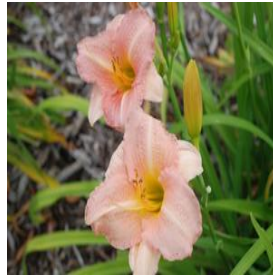

**Berberis thunbergii var atropurpurea Crimson Pygmy**  
 Height: 18-24 in  
 Spread: 2-3 ft  
 Zone: 4-8

**Celosia argentea var. plumosa Fresh Look Red**  
 Height: 12-24 in  
 Spread: 12-20 in  
 Zone: 10-11

**Hemerocallis x Little Heavenly Angel**  
 Height: 20-26 in  
 Spread: 24-36 in  
 Zone: 4-9

**Hydrangea macrophylla Penny Mac**  
 Height: 4-6 Feet  
 Spread: 4-6 Feet  
 Zone: 5-9

**Iris germanica Breakers**  
 Height: 34-37 in  
 Spread: 12-24 in  
 Zone: 3-9

**Pelargonium x hortorum Patriot Bright Red**  
 Height: 12-18 in  
 Spread: 15-24 in  
 Zone: 10-11

**Rosa x rugosa Sir Thomas Lipton**  
 Height: 5-8 ft  
 Spread: 4-7 ft  
 Zone: 3-8

**Sporobolus heterolepis**  
 Height: 2-3 ft  
 Spread: 2-3 ft  
 Zone: 3-9

**Syringa vulgaris Beauty of Moscow**  
 Height: 8-12 ft  
 Spread: 6-7 ft  
 Zone: 3-7

**Thuja occidentalis Mr. Bowling Ball®**  
 Height: 24-30 in  
 Spread: 24-30 in  
 Zone: 3-8