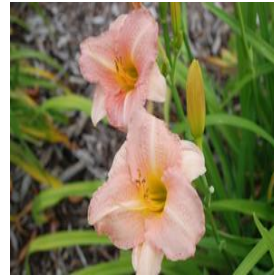

Acer platanoides
Columnare
 Height: 30-45 ft
 Spread: 10-15 ft
 Zone: 4-8

Buxus microphylla Green
Mountain
 Height: 3-5 ft
 Spread: 2-3 ft
 Zone: 5-9

Celosia argentea var.
plumosa Fresh Look Red
 Height: 12-24 in
 Spread: 12-20 in
 Zone: 10-11

Hemerocallis x Little
Heavenly Angel
 Height: 20-26 in
 Spread: 24-36 in
 Zone: 4-9

Hibiscus Fantasia
 Height: 3-4 ft
 Spread: 3-4 ft
 Zone: 4-9

Hosta Last Dance
 Height: 16-40 in
 Spread: 30-40 in
 Zone: 3-9

Miscanthus sinensis Little
Kitten
 Height: 2-3 ft
 Spread: 2-3 ft
 Zone: 5-9

Ocimum citriodorum Pesto
Perpetuo
 Height: 2-3 ft
 Spread: 1-2 ft
 Zone: 9-11

Paeonia Itoh Hybrid Garden
Treasure
 Height: 2-3 ft
 Spread: 2-3 ft
 Zone: 4-8