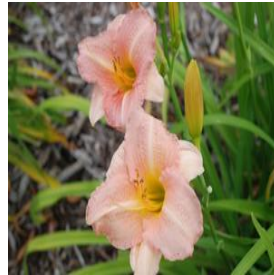

**Acer platanoides**  
**Columnare**  
 Height: 30-45 ft  
 Spread: 10-15 ft  
 Zone: 4-8

**Buxus microphylla Green**  
**Mountain**  
 Height: 3-5 ft  
 Spread: 2-3 ft  
 Zone: 5-9

**Celosia argentea var.**  
**plumosa Fresh Look Red**  
 Height: 12-24 in  
 Spread: 12-20 in  
 Zone: 10-11

**Hemerocallis x Little**  
**Heavenly Angel**  
 Height: 20-26 in  
 Spread: 24-36 in  
 Zone: 4-9

**Hibiscus Fantasia**  
 Height: 3-4 ft  
 Spread: 3-4 ft  
 Zone: 4-9

**Hosta Last Dance**  
 Height: 16-40 in  
 Spread: 30-40 in  
 Zone: 3-9

**Melampodium divaricatum**  
**Showstar**  
 Height: 18-20 in  
 Spread: 8-12 in  
 Zone: 10-11

**Miscanthus sinensis Little**  
**Kitten**  
 Height: 2-3 ft  
 Spread: 2-3 ft  
 Zone: 5-9

**Ocimum citridorum Pesto**  
**Perpetuo**  
 Height: 2-3 ft  
 Spread: 1-2 ft  
 Zone: 9-11