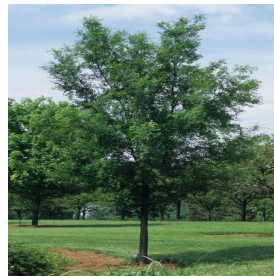

**Acer saccharinum Silver Queen**  
 Height: 40-50 ft  
 Spread: 30-40 ft  
 Zone: 3-9

**Hamamelis virginiana**  
 Height: 15-20 ft  
 Spread: 15-20 ft  
 Zone: 3-8

**Hamamelis x intermedia Arnold Promise**  
 Height: 15-20 ft  
 Spread: 15-20 ft  
 Zone: 5-9

**Hemerocallis x Mauna Loa**  
 Height: 18-24 in  
 Spread: 12-18 in  
 Zone: 3-9

**Hosta Fragrant Bouquet**  
 Height: 20-36 in  
 Spread: 24-36 in  
 Zone: 3-9

**Mahonia aquifolium Compactum**  
 Height: 2-3 ft  
 Spread: 3-4 ft  
 Zone: 5-9

**Paeonia lactiflora Green Lotus**  
 Height: 24-28 in  
 Spread: 24-36 in  
 Zone: 3-8

**Styrax japonicus Carillon (Pendula)**  
 Height: 8-12 ft  
 Spread: 8-12 ft  
 Zone: 5-9

**Ulmus parvifolia**  
 Height: 40-45 ft  
 Spread: 35-40 ft  
 Zone: 4-9