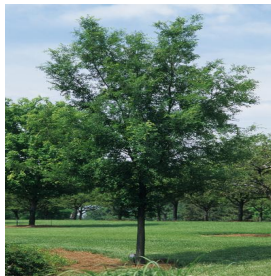

**Acer saccharinum Silver Queen**  
 Height: 40-50 ft  
 Spread: 30-40 ft  
 Zone: 3-9

**Hamamelis virginiana**  
 Height: 15-20 ft  
 Spread: 15-20 ft  
 Zone: 3-8

**Hamamelis x intermedia Arnold Promise**  
 Height: 15-20 ft  
 Spread: 15-20 ft  
 Zone: 5-9

**Hosta Fragrant Bouquet**  
 Height: 20-36 in  
 Spread: 24-36 in  
 Zone: 3-9

**Mahonia aquifolium Compactum**  
 Height: 2-3 ft  
 Spread: 3-4 ft  
 Zone: 5-9

**Paeonia lactiflora Green Lotus**  
 Height: 24-28 in  
 Spread: 24-36 in  
 Zone: 3-8

**Styrax japonicus Carillon (Pendula)**  
 Height: 8-12 ft  
 Spread: 8-12 ft  
 Zone: 5-9

**Ulmus parvifolia**  
 Height: 40-45 ft  
 Spread: 35-40 ft  
 Zone: 4-9