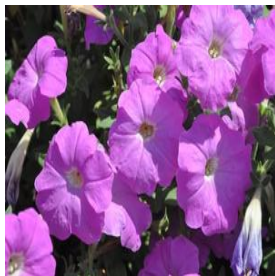

Berberis thunbergii var atropurpurea Crimson Pygmy
 Height: 18-24 in
 Spread: 2-3 ft
 Zone: 4-8

Catharanthus roseus SunStorm® White with Eye
 Height: 12-14 in
 Spread: 12-18 in
 Zone: 10-11

Hosta Parky's Prize
 Height: 18-20 in
 Spread: 30-40 in
 Zone: 3-9

Malus sargentii Candymint Sargent
 Height: 8-10 ft
 Spread: 12-15 ft
 Zone: 4-8

Paeonia Itoh Hybrid Garden Treasure
 Height: 2-3 ft
 Spread: 2-3 ft
 Zone: 4-8

Pelargonium x hortorum BullsEye Light Pink
 Height: 12-15 in
 Spread: 12-15 in
 Zone: 10-11