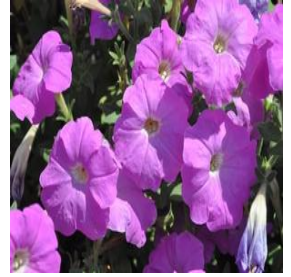

**Abelia x grandiflora**  
**Kaleidoscope**  
 Height: 2-3 ft  
 Spread: 3-4 ft  
 Zone: 6-9

**Hosta Paul's Glory**  
 Height: 18-24 in  
 Spread: 24-36 in  
 Zone: 3-9

**Impatiens hawkeri**  
**SunHarmony Series**  
 Height: 10-12 in  
 Spread: 10-16 in  
 Zone: 10-11

**Lagerstroemia indica**  
**Rhapsody in Pink®**  
 Height: 6-10 ft  
 Spread: 8-12 ft  
 Zone: 6-9

**Petunia x hybrida Carpet**  
**Lilac**  
 Height: 10-12 in  
 Spread: 10-12 in  
 Zone: 10-11

**Prunus Snow Goose**  
 Height: 15-20 ft  
 Spread: 15-20 ft  
 Zone: 5-9