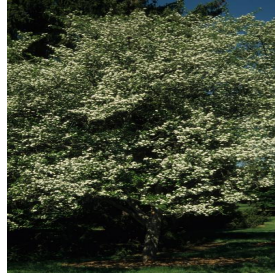

**Calibrachoa Superbells®
Yellow Chiffon**
Height: 6-12 in
Spread: 12-24 in
Zone: 9-11

**Crataegus viridis Winter
King**
Height: 25-35 ft
Spread: 25-35 ft
Zone: 5-7

Echinacea purpurea Merlot
Height: 24-36 in
Spread: 18-30 in
Zone: 4-9

**Syringa vulgaris Arch
McKean**
Height: 8-10 ft
Spread: 8-10 ft
Zone: 2-7