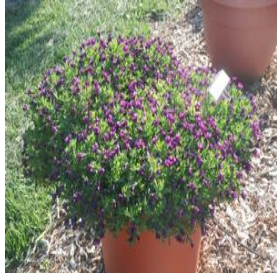

Begonia x benariensis BIG Series
 Height: 12-18 in
 Spread: 12-18 in
 Zone: 10-11

Calibrachoa Superbells® Grape Punch
 Height: 6-12 in
 Spread: 12-24 in
 Zone: 9-11

Canna Tropicanna®
 Height: 4-5 ft
 Spread: 2-3 ft
 Zone: 7-11

Clethra alnifolia Ruby Spice
 Height: 6-8 ft
 Spread: 6-8 ft
 Zone: 4-9

Echinacea Hot Lava
 Height: 24-30 in
 Spread: 24-36 in
 Zone: 4-10

Hemerocallis x Black Eyed Stella
 Height: 15-18 in
 Spread: 18-24 in
 Zone: 2-9