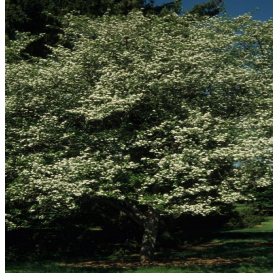

Acer platanoides Superform
 Height: 35-45 ft
 Spread: 30-40 ft
 Zone: 4-8

**Calibrachoa Superbells®
 Pink**
 Height: 6-12 in
 Spread: 12-24 in
 Zone: 9-11

**Crataegus viridis Winter
 King**
 Height: 25-35 ft
 Spread: 25-35 ft
 Zone: 5-7

**Echinacea purpurea
 PowWow® Wild Berry**
 Height: 18-24 in
 Spread: 12-16 in
 Zone: 3-8

**Impatiens walleriana Fiesta
 series**
 Height: 10-22 in
 Spread: 10-22 in
 Zone: 10-11

**Tagetes erecta Antigua
 Primrose**
 Height: 10-12 in
 Spread: 10-12 in
 Zone: 9-11