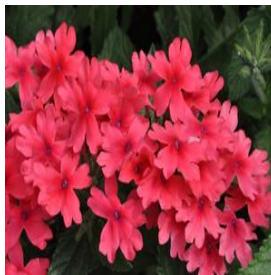

**Carya ovata**  
 Height: 90-100 ft  
 Spread: 50-70 ft  
 Zone: 4-8

**Cornus racemosa Muskingum**  
 Height: 2-4 ft  
 Spread: 2-4 ft  
 Zone: 4-9

**Euonymus alatus Compactus**  
 Height: 8-12 ft  
 Spread: 8-12 ft  
 Zone: 4-9

**Gomphrena globosa Fireworks**  
 Height: 3-4 ft  
 Spread: 3-4 ft  
 Zone: 9-10

**Hibiscus lasiocarpus**  
 Height: 3-7 ft  
 Spread: 2-3 ft  
 Zone: 5-9

**Hydrangea macrophylla Twist-n-Shout™**  
 Height: 3-5 ft  
 Spread: 3-5 ft  
 Zone: 4-9

**Parrotia persica Ruby Vase**  
 Height: 20-30 ft  
 Spread: 10-15 ft  
 Zone: 4-8

**Petunia x hybrida Fantasy Mix**  
 Height: 6-10 in  
 Spread: 6-8 in  
 Zone: 10-11

**Rudbeckia x Tiger Eye Gold**  
 Height: 16-24 in  
 Spread: 16-24 in  
 Zone: 3-9