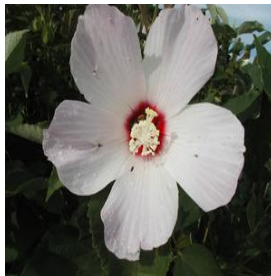

**Betula nigra Dura-Heat**  
 Height: 30-40 ft  
 Spread: 25-35 ft  
 Zone: 4-9

**Buddleia x weyeriana Bicolor**  
 Height: 5-6 ft  
 Spread: 4-5 ft  
 Zone: 5-9

**Calibrachoa Noa™ Mega Pink**  
 Height: 6-8 in  
 Spread: 10-12 in  
 Zone: 9-11

**Carya ovata**  
 Height: 90-100 ft  
 Spread: 50-70 ft  
 Zone: 4-8

**Cornus racemosa Muskingum**  
 Height: 2-4 ft  
 Spread: 2-4 ft  
 Zone: 4-9

**Euonymus alatus Compactus**  
 Height: 8-12 ft  
 Spread: 8-12 ft  
 Zone: 4-9

**Gomphrena globosa Fireworks**  
 Height: 3-4 ft  
 Spread: 3-4 ft  
 Zone: 9-10

**Hibiscus lasiocarpus**  
 Height: 3-7 ft  
 Spread: 2-3 ft  
 Zone: 5-9

**Hydrangea macrophylla Twist-n-Shout™**  
 Height: 3-5 ft  
 Spread: 3-5 ft  
 Zone: 4-9

**Parrotia persica Ruby Vase**  
 Height: 20-30 ft  
 Spread: 10-15 ft  
 Zone: 4-8

**Petunia x hybrida Fantasy Mix**  
 Height: 6-10 in  
 Spread: 6-8 in  
 Zone: 10-11

**Rudbeckia x Tiger Eye Gold**  
 Height: 16-24 in  
 Spread: 16-24 in  
 Zone: 3-9