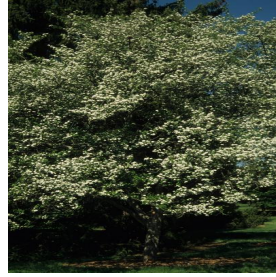

Begonia semperflorens
Cocktail Vodka
 Height: 8-12 in
 Spread: 8-12 in
 Zone: 10-11

Berberis thunbergii var
atropurpurea Admiration
 Height: 12-18 in
 Spread: 18-24 in
 Zone: 3-10

Betula nigra
 Height: 40-70 ft
 Spread: 40-60 cm
 Zone: 4-9

Crataegus viridis Winter
King
 Height: 25-35 ft
 Spread: 25-35 ft
 Zone: 5-7

Gleditsia triacanthos var.
inermis Sunburst
 Height: 35-45 ft
 Spread: 30-40 ft
 Zone: 3-9

Impatiens walleriana Super
Elfin XP Rose Starburst
 Height: 8-14 in
 Spread: 8-18 in
 Zone: 10-11