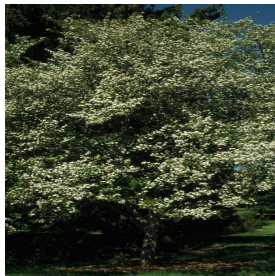

**Acer platanoides Superform**  
 Height: 35-45 ft  
 Spread: 30-40 ft  
 Zone: 4-8

**Amelanchier x grandiflora**  
 Height: 15-25 ft  
 Spread: 15-25 ft  
 Zone: 4-9

**Betula nigra**  
 Height: 40-70 ft  
 Spread: 40-60 cm  
 Zone: 4-9

**Buddleia davidii Buzz™**  
**Ivory**  
 Height: 3-4 ft  
 Spread: 3-4 ft  
 Zone: 5-9

**Calibrachoa Superbells®**  
**Pink**  
 Height: 6-12 in  
 Spread: 12-24 in  
 Zone: 9-11

**Caragana arborescens**  
 Height: 12-20 ft  
 Spread: 12-15 ft  
 Zone: 2-7

**Crataegus viridis Winter King**  
 Height: 25-35 ft  
 Spread: 25-35 ft  
 Zone: 5-7

**Gymnocladus dioicus**  
 Height: 60-80 ft  
 Spread: 40-55 ft  
 Zone: 3-8

**Impatiens walleriana Super Elfin XP Rose Starburst**  
 Height: 8-14 in  
 Spread: 8-18 in  
 Zone: 10-11

**Lobularia Giga White**  
 Height: 4-8 in  
 Spread: 10-12 in  
 Zone: 9-11

**Rosa x Carefree Sunshine™**  
 Height: 3-4 ft  
 Spread: 3-4 ft  
 Zone: 4-9

**Solenostemon scutellarioides Wizard®**  
**Golden**  
 Height: 12-14 in  
 Spread: 10-12 in  
 Zone: 10-11