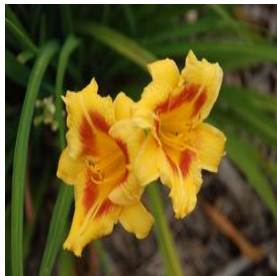

**Acer x freemanii Autumn Fantasy®**  
 Height: 40-50 ft  
 Spread: 35-40 ft  
 Zone: 4-8

**Begonia x benariensis BIG Series**  
 Height: 12-18 in  
 Spread: 12-18 in  
 Zone: 10-11

**Calibrachoa Superbells® Grape Punch**  
 Height: 6-12 in  
 Spread: 12-24 in  
 Zone: 9-11

**Canna Tropicanna®**  
 Height: 4-5 ft  
 Spread: 2-3 ft  
 Zone: 7-11

**Clethra alnifolia Ruby Spice**  
 Height: 6-8 ft  
 Spread: 6-8 ft  
 Zone: 4-9

**Echinacea Hot Lava**  
 Height: 24-30 in  
 Spread: 24-36 in  
 Zone: 4-10

**Hemerocallis x Black Eyed Stella**  
 Height: 15-18 in  
 Spread: 18-24 in  
 Zone: 2-9

**Iris germanica Sharper Image**  
 Height: 36-42 in  
 Spread: 12-24 in  
 Zone: 3-9

**Otomeria O'premiera™ Ruby**  
 Height: 14-18 in  
 Spread: 12-14 in  
 Zone: 10-11