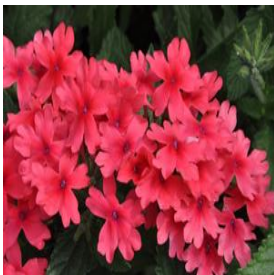

Betula nigra Dura-Heat
 Height: 30-40 ft
 Spread: 25-35 ft
 Zone: 4-9

Buddleia x weyeriana Bicolor
 Height: 5-6 ft
 Spread: 4-5 ft
 Zone: 5-9

Calibrachoa Noa™ Mega Pink
 Height: 6-8 in
 Spread: 10-12 in
 Zone: 9-11

Carya ovata
 Height: 90-100 ft
 Spread: 50-70 ft
 Zone: 4-8

Cornus racemosa Muskingum
 Height: 2-4 ft
 Spread: 2-4 ft
 Zone: 4-9

Euonymus alatus Compactus
 Height: 8-12 ft
 Spread: 8-12 ft
 Zone: 4-9

Gomphrena globosa Fireworks
 Height: 3-4 ft
 Spread: 3-4 ft
 Zone: 9-10

Hibiscus lasiocarpus
 Height: 3-7 ft
 Spread: 2-3 ft
 Zone: 5-9

Parrotia persica Ruby Vase
 Height: 20-30 ft
 Spread: 10-15 ft
 Zone: 4-8

Rudbeckia x Tiger Eye Gold
 Height: 16-24 in
 Spread: 16-24 in
 Zone: 3-9