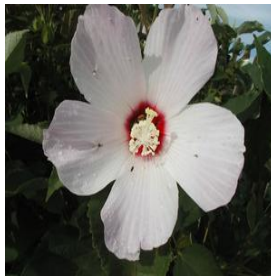

Betula nigra Dura-Heat
 Height: 30-40 ft
 Spread: 25-35 ft
 Zone: 4-9

Buddleia x weyeriana Bicolor
 Height: 5-6 ft
 Spread: 4-5 ft
 Zone: 5-9

Calibrachoa Noa™ Mega Pink
 Height: 6-8 in
 Spread: 10-12 in
 Zone: 9-11

Carya ovata
 Height: 90-100 ft
 Spread: 50-70 ft
 Zone: 4-8

Cornus racemosa Muskingum
 Height: 2-4 ft
 Spread: 2-4 ft
 Zone: 4-9

Euonymus alatus Compactus
 Height: 8-12 ft
 Spread: 8-12 ft
 Zone: 4-9

Gomphrena globosa Fireworks
 Height: 3-4 ft
 Spread: 3-4 ft
 Zone: 9-10

Hibiscus lasiocarpus
 Height: 3-7 ft
 Spread: 2-3 ft
 Zone: 5-9

Parrotia persica Ruby Vase
 Height: 20-30 ft
 Spread: 10-15 ft
 Zone: 4-8

Rudbeckia x Tiger Eye Gold
 Height: 16-24 in
 Spread: 16-24 in
 Zone: 3-9

Verbena x hybrida Superbena® Coral Red
 Height: 6-12 in
 Spread: 18-30 in
 Zone: 8-11