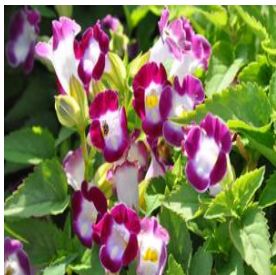

Torenia fournieri Kauai
Magenta
Height: 8-16 in
Spread: 8-16 in
Zone: 10-11