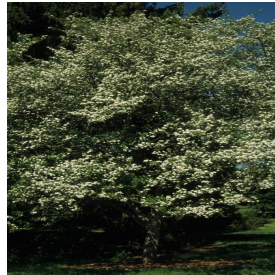

**Betula nigra**  
Height: 40-70 ft  
Spread: 40-60 cm  
Zone: 4-9

**Crataegus viridis Winter King**  
Height: 25-35 ft  
Spread: 25-35 ft  
Zone: 5-7

**Mandevilla x SunParasol® Giant Pink**  
Height: 6-8 ft  
Spread: 24-36 in  
Zone: 10-11

**Tagetes erecta Antigua Primrose**  
Height: 10-12 in  
Spread: 10-12 in  
Zone: 9-11