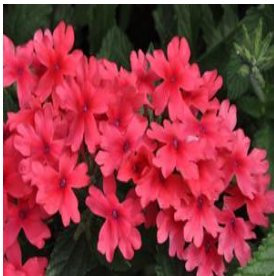

Betula nigra Dura-Heat
 Height: 30-40 ft
 Spread: 25-35 ft
 Zone: 4-9

**Buddleia x weyeriana
 Bicolor**
 Height: 5-6 ft
 Spread: 4-5 ft
 Zone: 5-9

**Euonymus alatus
 Compactus**
 Height: 8-12 ft
 Spread: 8-12 ft
 Zone: 4-9

**Gomphrena globosa
 Fireworks**
 Height: 3-4 ft
 Spread: 3-4 ft
 Zone: 9-10

Parrotia persica Ruby Vase
 Height: 20-30 ft
 Spread: 10-15 ft
 Zone: 4-8

**Verbena x hybrida
 Superbena® Coral Red**
 Height: 6-12 in
 Spread: 18-30 in
 Zone: 8-11