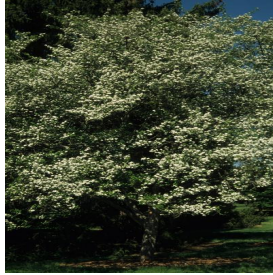

Acer platanoides Superform
 Height: 35-45 ft
 Spread: 30-40 ft
 Zone: 4-8

**Calibrachoa Superbells®
 Pink**
 Height: 6-12 in
 Spread: 12-24 in
 Zone: 9-11

**Crataegus viridis Winter
 King**
 Height: 25-35 ft
 Spread: 25-35 ft
 Zone: 5-7

**Echinacea purpurea
 PowWow® Wild Berry**
 Height: 18-24 in
 Spread: 12-16 in
 Zone: 3-8

**Impatiens walleriana Fiesta
 series**
 Height: 10-22 in
 Spread: 10-22 in
 Zone: 10-11

**Mandevilla x SunParasol®
 Giant Pink**
 Height: 6-8 ft
 Spread: 24-36 in
 Zone: 10-11