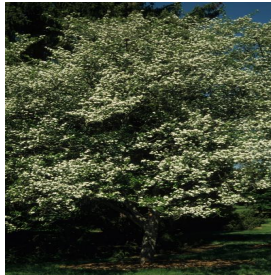

**Acer platanoides Superform**  
 Height: 35-45 ft  
 Spread: 30-40 ft  
 Zone: 4-8

**Amelanchier x grandiflora**  
 Height: 15-25 ft  
 Spread: 15-25 ft  
 Zone: 4-9

**Crataegus viridis Winter King**  
 Height: 25-35 ft  
 Spread: 25-35 ft  
 Zone: 5-7

**Gymnocladus dioicus**  
 Height: 60-80 ft  
 Spread: 40-55 ft  
 Zone: 3-8

**Lobularia Giga White**  
 Height: 4-8 in  
 Spread: 10-12 in  
 Zone: 9-11

**Rosa x Carefree Sunshine™**  
 Height: 3-4 ft  
 Spread: 3-4 ft  
 Zone: 4-9

**Solenostemon scutellarioides Wizard® Golden**  
 Height: 12-14 in  
 Spread: 10-12 in  
 Zone: 10-11