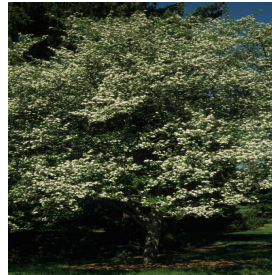

Acer platanoides Superform
 Height: 35-45 ft
 Spread: 30-40 ft
 Zone: 4-8

Berberis thunbergii var atropurpurea Admiration
 Height: 12-18 in
 Spread: 18-24 in
 Zone: 3-10

Caragana arborescens
 Height: 12-20 ft
 Spread: 12-15 ft
 Zone: 2-7

Crataegus viridis Winter King
 Height: 25-35 ft
 Spread: 25-35 ft
 Zone: 5-7

Echinacea purpurea Merlot
 Height: 24-36 in
 Spread: 18-30 in
 Zone: 4-9

Gymnocladus dioicus
 Height: 60-80 ft
 Spread: 40-55 ft
 Zone: 3-8