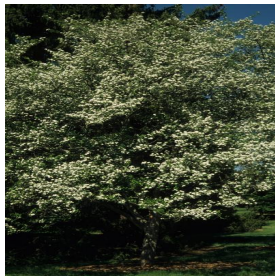

Acer platanoides Superform
 Height: 35-45 ft
 Spread: 30-40 ft
 Zone: 4-8

Amelanchier x grandiflora
 Height: 15-25 ft
 Spread: 15-25 ft
 Zone: 4-9

Betula nigra
 Height: 40-70 ft
 Spread: 40-60 cm
 Zone: 4-9

Buddleia davidii Buzz™
 Ivory
 Height: 3-4 ft
 Spread: 3-4 ft
 Zone: 5-9

Calibrachoa Superbells®
 Pink
 Height: 6-12 in
 Spread: 12-24 in
 Zone: 9-11

Caragana arborescens
 Height: 12-20 ft
 Spread: 12-15 ft
 Zone: 2-7

Crataegus viridis Winter King
 Height: 25-35 ft
 Spread: 25-35 ft
 Zone: 5-7

Gleditsia triacanthos var. inermis Sunburst
 Height: 35-45 ft
 Spread: 30-40 ft
 Zone: 3-9

Gymnocladus dioica
 Height: 60-80 ft
 Spread: 40-55 ft
 Zone: 3-8