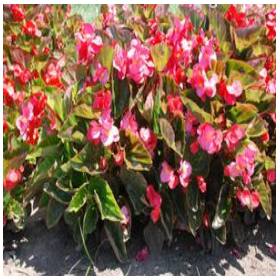

Acer platanoides
 Height: 40-60 ft
 Spread: 30-40 ft
 Zone: 4-7

Acer tataricum subsp. ginnala Embers
 Height: 15-20 ft
 Spread: 10-15 ft
 Zone: 2-8

Aesculus pavia
 Height: 10-20 ft
 Spread: 10-20 ft
 Zone: 4-8

Begonia semperflorens Cocktail Vodka
 Height: 8-12 in
 Spread: 8-12 in
 Zone: 10-11

Begonia semperflorens Doublet Series
 Height: 6-15 in
 Spread: 8-18 in
 Zone: 10-11

Begonia x benariensis BIG Series
 Height: 12-18 in
 Spread: 12-18 in
 Zone: 10-11