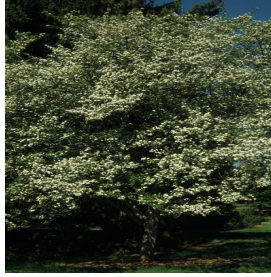

Begonia semperflorens
Cocktail Vodka
 Height: 8-12 in
 Spread: 8-12 in
 Zone: 10-11

Betula nigra
 Height: 40-70 ft
 Spread: 40-60 cm
 Zone: 4-9

Crataegus viridis Winter King
 Height: 25-35 ft
 Spread: 25-35 ft
 Zone: 5-7

Gleditsia triacanthos var. inermis Sunburst
 Height: 35-45 ft
 Spread: 30-40 ft
 Zone: 3-9

Impatiens walleriana Super Elf XP Rose Starburst
 Height: 8-14 in
 Spread: 8-18 in
 Zone: 10-11

Mandevilla x SunParasol®
Giant Pink
 Height: 6-8 ft
 Spread: 24-36 in
 Zone: 10-11

Tagetes erecta Antigua Primrose
 Height: 10-12 in
 Spread: 10-12 in
 Zone: 9-11

Thuja occidentalis Little Giant
 Height: 3-4 ft
 Spread: 3-4 ft
 Zone: 3-8

Viburnum dentatum Autumn Jazz®
 Height: 8-10 ft
 Spread: 10-12 ft
 Zone: 2-8