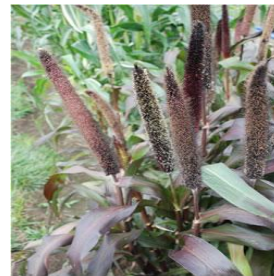

Angelonia Angelface Series
 Height: 18-24 in
 Spread: 12-16 in
 Zone: 9-10

**Anthirrhinum Rocket
 Cherry**
 Height: 30-36 in
 Spread: 14-18 in
 Zone: 9-10

Betula nigra Little King
 Height: 8-10 ft
 Spread: 8-12 ft
 Zone: 4-10

**Calibrachoa Superbells®
 Yellow Chiffon**
 Height: 6-12 in
 Spread: 12-24 in
 Zone: 9-11

Caragana arborescens
 Height: 12-20 ft
 Spread: 12-15 ft
 Zone: 2-7

**Cercis canadensis ssp.
 texensis**
 Height: 15-20 ft
 Spread: 15-30 ft
 Zone: 6-9

**Impatiens walleriana Super
 Elfin XP Rose Starburst**
 Height: 8-14 in
 Spread: 8-18 in
 Zone: 10-11

**Iris germanica Color My
 World**
 Height: 20-24 in
 Spread: 12-24 in
 Zone: 3-9

Pennisetum glaucom Jester
 Height: 3-5 ft
 Spread: 1-2 ft
 Zone: 10-11