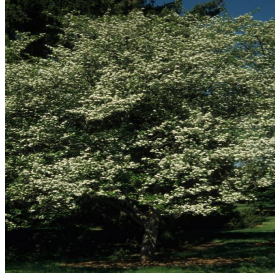

**Calibrachoa Superbells®  
Yellow Chiffon**  
Height: 6-12 in  
Spread: 12-24 in  
Zone: 9-11

**Crataegus viridis Winter  
King**  
Height: 25-35 ft  
Spread: 25-35 ft  
Zone: 5-7

**Echinacea purpurea Merlot**  
Height: 24-36 in  
Spread: 18-30 in  
Zone: 4-9

**Syringa vulgaris Arch  
McKean**  
Height: 8-10 ft  
Spread: 8-10 ft  
Zone: 2-7