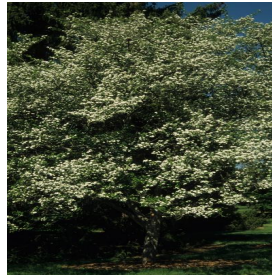

Acer platanoides Superform
 Height: 35-45 ft
 Spread: 30-40 ft
 Zone: 4-8

**Calibrachoa Superbells®
 Pink**
 Height: 6-12 in
 Spread: 12-24 in
 Zone: 9-11

**Crataegus viridis Winter
 King**
 Height: 25-35 ft
 Spread: 25-35 ft
 Zone: 5-7

**Echinacea purpurea
 PowWow® Wild Berry**
 Height: 18-24 in
 Spread: 12-16 in
 Zone: 3-8

**Impatiens walleriana Fiesta
 series**
 Height: 10-22 in
 Spread: 10-22 in
 Zone: 10-11

**Mandevilla x SunParasol®
 Giant Pink**
 Height: 6-8 ft
 Spread: 24-36 in
 Zone: 10-11