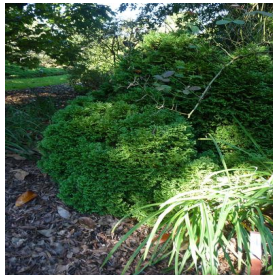

**Acer rubrum**  
 Height: 40-70 ft  
 Spread: 30-50 ft  
 Zone: 3-9

**Begonia semperflorans**  
**Doublet Series**  
 Height: 6-15 in  
 Spread: 8-18 in  
 Zone: 10-11

**Clethra alnifolia Ruby Spice**  
 Height: 6-8 ft  
 Spread: 6-8 ft  
 Zone: 4-9

**Echinacea Hot Lava**  
 Height: 24-30 in  
 Spread: 24-36 in  
 Zone: 4-10

**Gleditsia triacanthos var. inermis Moraine**  
 Height: 40-45 ft  
 Spread: 40-45 ft  
 Zone: 3-8

**Hosta Golden Tiara**  
 Height: 12-24 in  
 Spread: 24-30 in  
 Zone: 3-9

**Hosta Invincible**  
 Height: 18-20 in  
 Spread: 30-40 in  
 Zone: 3-9

**Iris germanica Sharper Image**  
 Height: 36-42 in  
 Spread: 12-24 in  
 Zone: 3-9

**Otomeria O'premiera™ Ruby**  
 Height: 14-18 in  
 Spread: 12-14 in  
 Zone: 10-11

**Prunus americana**  
 Height: 15-25 ft  
 Spread: 15-25 ft  
 Zone: 3-8

**Rosa x Double Knock Out®**  
 Height: 3-4 ft  
 Spread: 3-4 ft  
 Zone: 4-9

**Solenostemon scutellarioides Kong® Salmon Pink**  
 Height: 18-20 in  
 Spread: 15-18 in  
 Zone: 10-11