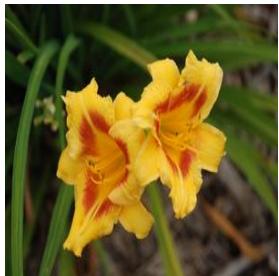

**Acer x freemanii Autumn Fantasy®**  
 Height: 40-50 ft  
 Spread: 35-40 ft  
 Zone: 4-8

**Begonia x benariensis BIG Series**  
 Height: 12-18 in  
 Spread: 12-18 in  
 Zone: 10-11

**Calibrachoa Superbells® Grape Punch**  
 Height: 6-12 in  
 Spread: 12-24 in  
 Zone: 9-11

**Canna Tropicanna®**  
 Height: 4-5 ft  
 Spread: 2-3 ft  
 Zone: 7-11

**Clethra alnifolia Ruby Spice**  
 Height: 6-8 ft  
 Spread: 6-8 ft  
 Zone: 4-9

**Echinacea Hot Lava**  
 Height: 24-30 in  
 Spread: 24-36 in  
 Zone: 4-10

**Hemerocallis x Black Eyed Stella**  
 Height: 15-18 in  
 Spread: 18-24 in  
 Zone: 2-9

**Iris germanica Sharper Image**  
 Height: 36-42 in  
 Spread: 12-24 in  
 Zone: 3-9

**Otomeria O'premiera™ Ruby**  
 Height: 14-18 in  
 Spread: 12-14 in  
 Zone: 10-11