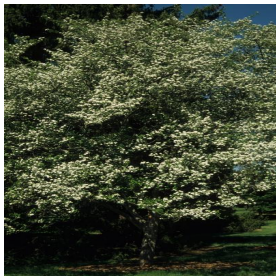

**Acer platanoides Superform**  
 Height: 35-45 ft  
 Spread: 30-40 ft  
 Zone: 4-8

**Amelanchier x grandiflora**  
 Height: 15-25 ft  
 Spread: 15-25 ft  
 Zone: 4-9

**Betula nigra**  
 Height: 40-70 ft  
 Spread: 40-60 cm  
 Zone: 4-9

**Buddleia davidii Buzz™**  
 Ivory  
 Height: 3-4 ft  
 Spread: 3-4 ft  
 Zone: 5-9

**Calibrachoa Superbells®**  
 Pink  
 Height: 6-12 in  
 Spread: 12-24 in  
 Zone: 9-11

**Caragana arborescens**  
 Height: 12-20 ft  
 Spread: 12-15 ft  
 Zone: 2-7

**Crataegus viridis Winter King**  
 Height: 25-35 ft  
 Spread: 25-35 ft  
 Zone: 5-7

**Gleditsia triacanthos var. inermis Sunburst**  
 Height: 35-45 ft  
 Spread: 30-40 ft  
 Zone: 3-9

**Gymnocladus dioica**  
 Height: 60-80 ft  
 Spread: 40-55 ft  
 Zone: 3-8

**Impatiens walleriana Super Elfin XP Rose Starburst**  
 Height: 8-14 in  
 Spread: 8-18 in  
 Zone: 10-11

**Lobularia Giga White**  
 Height: 4-8 in  
 Spread: 10-12 in  
 Zone: 9-11

**Rosa x Carefree Sunshine™**  
 Height: 3-4 ft  
 Spread: 3-4 ft  
 Zone: 4-9