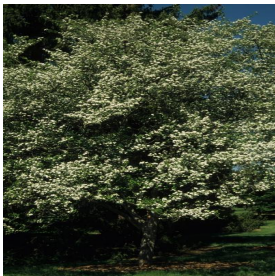

**Acer platanoides Superform**  
 Height: 35-45 ft  
 Spread: 30-40 ft  
 Zone: 4-8

**Amelanchier x grandiflora**  
 Height: 15-25 ft  
 Spread: 15-25 ft  
 Zone: 4-9

**Betula nigra**  
 Height: 40-70 ft  
 Spread: 40-60 cm  
 Zone: 4-9

**Buddleia davidii Buzz™**  
**Ivory**  
 Height: 3-4 ft  
 Spread: 3-4 ft  
 Zone: 5-9

**Calibrachoa Superbells®**  
**Pink**  
 Height: 6-12 in  
 Spread: 12-24 in  
 Zone: 9-11

**Crataegus viridis Winter King**  
 Height: 25-35 ft  
 Spread: 25-35 ft  
 Zone: 5-7

**Gymnocladus dioicus**  
 Height: 60-80 ft  
 Spread: 40-55 ft  
 Zone: 3-8

**Lobularia Giga White**  
 Height: 4-8 in  
 Spread: 10-12 in  
 Zone: 9-11

**Rosa x Carefree Sunshine™**  
 Height: 3-4 ft  
 Spread: 3-4 ft  
 Zone: 4-9

**Solenostemon scutellarioides Wizard®**  
**Golden**  
 Height: 12-14 in  
 Spread: 10-12 in  
 Zone: 10-11

**Thuja occidentalis Little Giant**  
 Height: 3-4 ft  
 Spread: 3-4 ft  
 Zone: 3-8