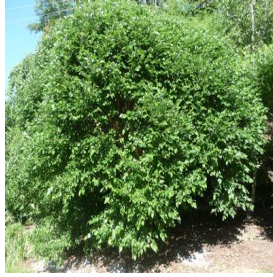

Angelonia Angelface Series
 Height: 18-24 in
 Spread: 12-16 in
 Zone: 9-10

**Anthirrhinum Rocket
 Cherry**
 Height: 30-36 in
 Spread: 14-18 in
 Zone: 9-10

Betula nigra Little King
 Height: 8-10 ft
 Spread: 8-12 ft
 Zone: 4-10

**Calibrachoa Superbells®
 Yellow Chiffon**
 Height: 6-12 in
 Spread: 12-24 in
 Zone: 9-11

Caragana arborescens
 Height: 12-20 ft
 Spread: 12-15 ft
 Zone: 2-7

**Cercis canadensis ssp.
 texensis**
 Height: 15-20 ft
 Spread: 15-30 ft
 Zone: 6-9

**Impatiens walleriana Super
 Elfin XP Rose Starburst**
 Height: 8-14 in
 Spread: 8-18 in
 Zone: 10-11

**Iris germanica Color My
 World**
 Height: 20-24 in
 Spread: 12-24 in
 Zone: 3-9

Pennisetum glaucom Jester
 Height: 3-5 ft
 Spread: 1-2 ft
 Zone: 10-11