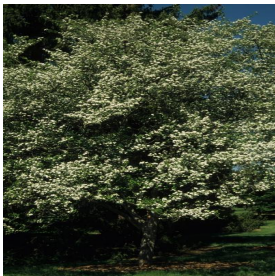

Amelanchier x grandiflora
 Height: 15-25 ft
 Spread: 15-25 ft
 Zone: 4-9

**Anthirrhinum Rocket
 Cherry**
 Height: 30-36 in
 Spread: 14-18 in
 Zone: 9-10

**Berberis thunbergii var
 atropurpurea Admiration**
 Height: 12-18 in
 Spread: 18-24 in
 Zone: 3-10

**Buddleia davidii Buzz™
 Ivory**
 Height: 3-4 ft
 Spread: 3-4 ft
 Zone: 5-9

**Calibrachoa Superbells®
 Saffron**
 Height: 6-12 in
 Spread: 12-24 in
 Zone: 9-11

**Crataegus viridis Winter
 King**
 Height: 25-35 ft
 Spread: 25-35 ft
 Zone: 5-7

**Echinacea purpurea
 PowWow® Wild Berry**
 Height: 18-24 in
 Spread: 12-16 in
 Zone: 3-8

Echinacea purpurea Merlot
 Height: 24-36 in
 Spread: 18-30 in
 Zone: 4-9

Gymnocladus dioicus
 Height: 60-80 ft
 Spread: 40-55 ft
 Zone: 3-8