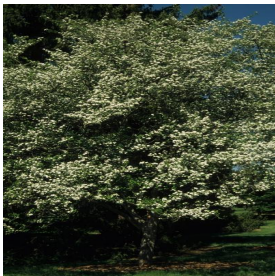

**Berberis thunbergii var atropurpurea** *Admiration*  
 Height: 12-18 in  
 Spread: 18-24 in  
 Zone: 3-10

**Calibrachoa Superbells®** *Pink*  
 Height: 6-12 in  
 Spread: 12-24 in  
 Zone: 9-11

**Calibrachoa Superbells®** *Saffron*  
 Height: 6-12 in  
 Spread: 12-24 in  
 Zone: 9-11

**Calibrachoa Superbells®** *Yellow Chiffon*  
 Height: 6-12 in  
 Spread: 12-24 in  
 Zone: 9-11

**Caragana arborescens**  
 Height: 12-20 ft  
 Spread: 12-15 ft  
 Zone: 2-7

**Crataegus viridis** *Winter King*  
 Height: 25-35 ft  
 Spread: 25-35 ft  
 Zone: 5-7

**Echinacea purpurea** *Merlot*  
 Height: 24-36 in  
 Spread: 18-30 in  
 Zone: 4-9

**Gleditsia triacanthos var. inermis** *Sunburst*  
 Height: 35-45 ft  
 Spread: 30-40 ft  
 Zone: 3-9

**Gymnocladus dioica**  
 Height: 60-80 ft  
 Spread: 40-55 ft  
 Zone: 3-8