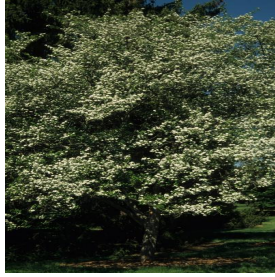

**Calibrachoa Superbells®  
 Pink**

Height: 6-12 in  
 Spread: 12-24 in  
 Zone: 9-11

**Crataegus viridis Winter  
 King**

Height: 25-35 ft  
 Spread: 25-35 ft  
 Zone: 5-7

**Echinacea purpurea  
 PowWow® Wild Berry**

Height: 18-24 in  
 Spread: 12-16 in  
 Zone: 3-8

**Impatiens walleriana Fiesta  
 series**

Height: 10-22 in  
 Spread: 10-22 in  
 Zone: 10-11

**Tagetes erecta Antigua  
 Primrose**

Height: 10-12 in  
 Spread: 10-12 in  
 Zone: 9-11