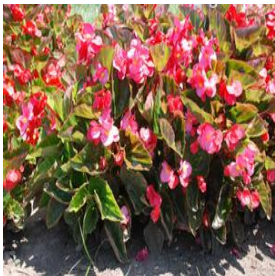

Acer platanoides
 Height: 40-60 ft
 Spread: 30-40 ft
 Zone: 4-7

Acer tataricum subsp. ginnala Embers
 Height: 15-20 ft
 Spread: 10-15 ft
 Zone: 2-8

Aesculus pavia
 Height: 10-20 ft
 Spread: 10-20 ft
 Zone: 4-8

Begonia semperflorens Cocktail Vodka
 Height: 8-12 in
 Spread: 8-12 in
 Zone: 10-11

Begonia semperflorens Doublet Series
 Height: 6-15 in
 Spread: 8-18 in
 Zone: 10-11

Begonia x benariensis BIG Series
 Height: 12-18 in
 Spread: 12-18 in
 Zone: 10-11